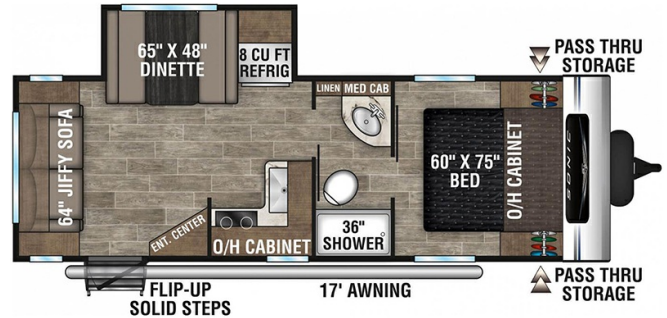

#### SPECIFICATIONS

Year	2023
Manufacturer	VENTURE
Brand	SONIC
Model	SN231VRL
Type	Travel Trailer
Status	New
Stock #	N050752
Suspension	N/A
Leveling	N/A
Exterior Length	26.9 ft.
Dry Weight	4520 lbs.
Sleeping Capacity	6 person(s)
Interior Colour	N/A
Exterior Colour	Fiberglass
Slideouts	1

#### SELLING FEATURES

Specifications and Features:

- Length (ft): 26'11"
- Width (ft): 7'6"
- Height (ft): 10'4"
- Interior Height (ft): 6'10"
- Dry Weight (lbs): 4520
- Payload Capacity (lbs): 1340
- Hitch Weight (lbs): 520
- Number Of Fresh Water Holding Tanks: 1
- Total Fresh Water Tank Capacity (gal): 39
- Num...