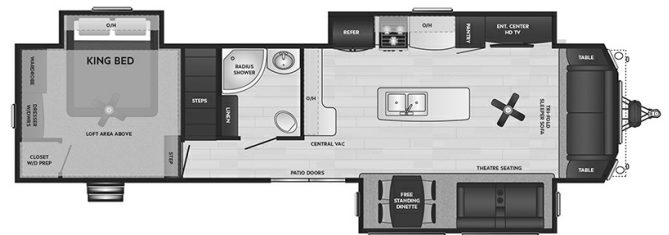

SPECIAL UNIT

\$76,995.00

Originally \$89,995

2023 KEYSTONE RETREAT 39LOFT

SPECIFICATIONS

Year	2023
Manufacturer	KEYSTONE
Brand	RETREAT
Model	39LOFT
Type	Destination Trailer
Status	New
Stock #	N260149
Suspension	N/A
Leveling	N/A
Exterior Length	40.7 ft.
Dry Weight	12526 lbs.
Sleeping Capacity	6 person(s)
Interior Colour	N/A
Exterior Colour	Aluminum
Slideouts	3

Disclaimer: Product information, pricing and photos are as accurate as possible and are subject to change without notice.

SELLING FEATURES

Specifications and Features:

- Length (ft): 40'8"
- Width (ft): 8'6"
- Height (ft): 13'5"
- Interior Height (ft): 8'0"
- Dry Weight (lbs): 12526
- Payload Capacity (lbs): 1474
- Hitch Weight (lbs): 1700
- Number Of Fresh Water Holding Tanks: 1
- Total Fresh Water Tank Capacity (gal): 53
- Num...