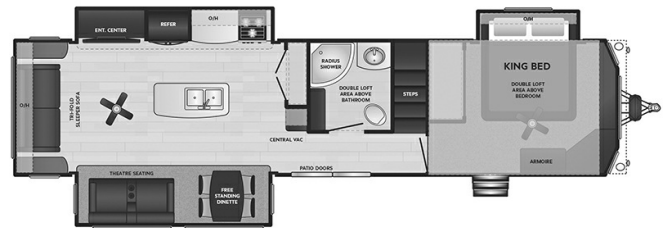

## SPECIAL UNIT

**\$80,995.00**

Originally \$90,995

### 2024 KEYSTONE RETREAT 39FLFT

#### SPECIFICATIONS

Year	2024
Manufacturer	KEYSTONE
Brand	RETREAT
Model	39FLFT
Type	Destination Trailer
Status	New
Stock #	N260103
Suspension	N/A
Leveling	N/A
Exterior Length	40.9 ft.
Dry Weight	12907 lbs.
Sleeping Capacity	7 person(s)
Interior Colour	N/A
Exterior Colour	Aluminum
Slideouts	3

#### SELLING FEATURES

Specifications and Features:

- Length (ft): 40'11"
- Width (ft): 8'6"
- Height (ft): 13'5"
- Interior Height (ft): 8'0"
- Dry Weight (lbs): 12907
- Payload Capacity (lbs): 1093
- Hitch Weight (lbs): 1405
- Number Of Fresh Water Holding Tanks: 1
- Total Fresh Water Tank Capacity (gal): 53
- Nu...