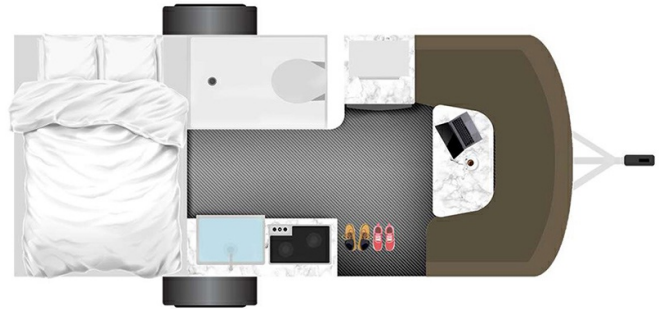

CLEARANCE UNIT

\$56,995.00

Originally \$64,995.00

2024 INTECH RV SOL HORIZON ROVER

SPECIFICATIONS

Year	2024
Manufacturer	INTECH RV
Brand	SOL
Model	HORIZON ROVER
Type	Travel Trailer
Status	New
Stock #	N018079
Suspension	N/A
Leveling	N/A
Exterior Length	19.0 ft.
Dry Weight	3372 lbs.
Sleeping Capacity	4 person(s)
Interior Colour	N/A
Exterior Colour	Aluminum
Slideouts	N/A

Disclaimer: Product information, pricing and photos are as accurate as possible and are subject to change without notice.

SELLING FEATURES

Specifications and Features:

- Length (ft): 19'0"
- Width (ft): 8'6"
- Height (ft): 9'7"
- Interior Height (ft): 6'6"
- Dry Weight (lbs): 3372
- Payload Capacity (lbs): 610
- Hitch Weight (lbs): 495
- Number Of Fresh Water Holding Tanks: 1
- Total Fresh Water Tank Capacity (gal): 28
- Number ...