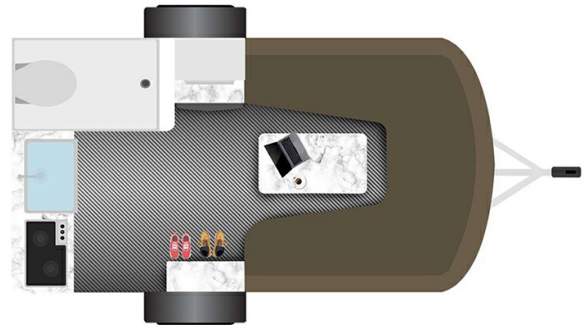

SPECIAL UNIT
\$48,995.00

Originally \$50,995

2024 INTECH RV SOL DAWN BASE
SPECIFICATIONS

Year	2024
Manufacturer	INTECH RV
Brand	SOL
Model	DAWN BASE
Type	Travel Trailer
Status	New
Stock #	N016521
Suspension	N/A
Leveling	N/A
Exterior Length	16.0 ft.
Dry Weight	2731 lbs.
Sleeping Capacity	2 person(s)
Interior Colour	N/A
Exterior Colour	Aluminum
Slideouts	N/A

Disclaimer: Product information, pricing and photos are as accurate as possible and are subject to change without notice.

SELLING FEATURES

Specifications and Features:

- Length (ft): 16'0"
- Width (ft): 8'6"
- Height (ft): 9'3"
- Interior Height (ft): 6'4"
- Dry Weight (lbs): 2731
- Payload Capacity (lbs): 910
- Hitch Weight (lbs): 310
- Number Of Fresh Water Holding Tanks: 1
- Total Fresh Water Tank Capacity (gal): 20
- Number ...