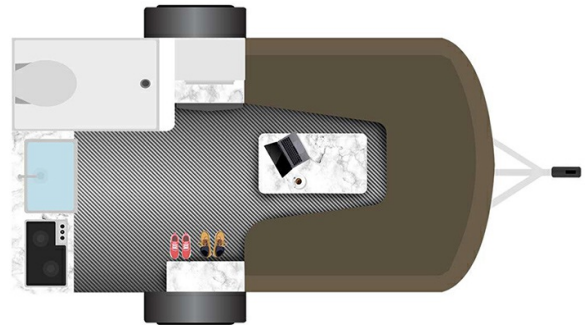

CLEARANCE UNIT

\$47,995.00

Originally \$56,995.00

2024 INTECH RV SOL DAWN BASE

SPECIFICATIONS

Year	2024
Manufacturer	INTECH RV
Brand	SOL
Model	DAWN BASE
Type	Travel Trailer
Status	New
Stock #	N016521
Suspension	N/A
Leveling	N/A
Exterior Length	16.0 ft.
Dry Weight	2731 lbs.
Sleeping Capacity	2 person(s)
Interior Colour	N/A
Exterior Colour	Aluminum
Slideouts	N/A

Disclaimer: Product information, pricing and photos are as accurate as possible and are subject to change without notice.

SELLING FEATURES

Specifications and Features:

- Length (ft): 16'0"
- Width (ft): 8'6"
- Height (ft): 9'3"
- Interior Height (ft): 6'4"
- Dry Weight (lbs): 2731
- Payload Capacity (lbs): 910
- Hitch Weight (lbs): 310
- Number Of Fresh Water Holding Tanks: 1
- Total Fresh Water Tank Capacity (gal): 20
- Number ...