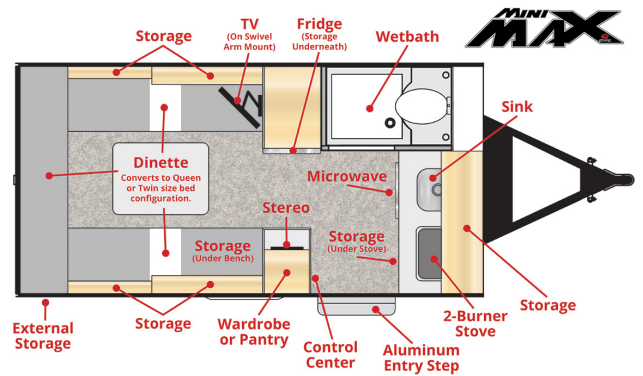

SPECIAL UNIT

2024 LITTLE GUY LG MINI MAX

SPECIFICATIONS

Year	2024
Manufacturer	LITTLE GUY
Brand	LG
Model	MINI MAX
Type	Teardrop Trailer
Status	New
Stock #	24R001
Financing Available	✓
Warranty Available	✓
Suspension	N/A
Leveling	N/A
Exterior Length	17.2 ft.
Dry Weight	2320 lbs.
Sleeping Capacity	2 person(s)
Interior Colour	N/A
Exterior Colour	Fiberglass
Slideouts	N/A

Disclaimer: Product information, pricing and photos are as accurate as possible and are subject to change without notice.

SELLING FEATURES

Specifications and Features:

- Length (ft): 17'0"
- Width (ft): 6'8"
- Height (ft): 9'3"
- Interior Height (ft): 6'0"
- GVWR (lbs): 3500
- Dry Weight (lbs): 2434
- Hitch Weight (lbs): 240
- Number Of Fresh Water Holding Tanks: 1
- Total Fresh Water Tank Capacity (gal): 20
- Number Of Gray Wat...