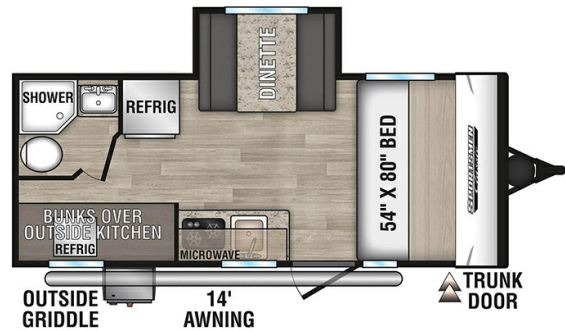

**SPECIAL UNIT**

**\$26,995.00**

Originally \$29,995

**\$126 Bi-Weekly**

**2024 K-Z INC. SPORTSMEN CLASSIC 191BHK**

**SPECIFICATIONS**

Year	2024
Manufacturer	K-Z INC.
Brand	SPORTSMEN CLASSIC
Model	191BHK
Type	Travel Trailer
Status	New
Stock #	P2688
Financing Available	✓
Warranty Available	✓
Suspension	N/A
Leveling	N/A
Exterior Length	22.1 ft.
Dry Weight	3490 lbs.
Sleeping Capacity	5 person(s)
Interior Colour	N/A
Exterior Colour	Sheet Metal
Slideouts	1

**Disclaimer:** Product information, pricing and photos are as accurate as possible and are subject to change without notice.

**SELLING FEATURES**

Specifications and Features:

- Length (ft): 22'1"
- Width (ft): 7'0"
- Height (ft): 9'4"
- Interior Height (ft): 6'6"
- GVWR (lbs): 4000
- Dry Weight (lbs): 3490
- Payload Capacity (lbs): 510
- Hitch Weight (lbs): 460
- Number Of Fresh Water Holding Tanks: 1
- Total Fresh Water Tank Capacity ...