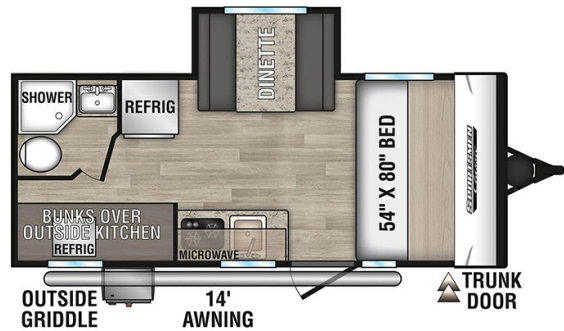

**SPECIAL UNIT**

**\$26,995.00**

Originally \$29,995

**\$135 Bi-Weekly**

**2024 K-Z INC. SPORTSMEN CLASSIC 191BHK**

**SPECIFICATIONS**

Year	2024
Manufacturer	K-Z INC.
Brand	SPORTSMEN CLASSIC
Model	191BHK
Type	Travel Trailer
Status	New
Stock #	P2688
Financing Available	✓
Warranty Available	✓
Suspension	N/A
Leveling	N/A
Exterior Length	22.1 ft.
Dry Weight	3490 lbs.
Sleeping Capacity	5 person(s)
Interior Colour	N/A
Exterior Colour	Sheet Metal
Slideouts	1

**Disclaimer:** Product information, pricing and photos are as accurate as possible and are subject to change without notice.

**SELLING FEATURES**

Specifications and Features:

- Length (ft): 22'1"
- Width (ft): 7'0"
- Height (ft): 9'4"
- Interior Height (ft): 6'6"
- GVWR (lbs): 4000
- Dry Weight (lbs): 3490
- Payload Capacity (lbs): 510
- Hitch Weight (lbs): 460
- Number Of Fresh Water Holding Tanks: 1
- Total Fresh Water Tank Capacity ...