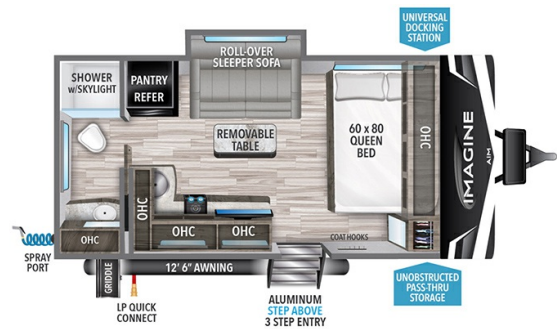

MSRP \$58,980.00

\$182 Bi-Weekly

\$0 down @ 7.99% APR for 60/240 months

(\$17,779 C.O.B.) O.A.C.

Woody's Price \$44,980.00

SPECIFICATIONS

Year	2024
Manufacturer	GRAND DESIGN
Brand	IMAGINE AIM
Model	16ML
Type	Travel Trailer
Status	New
Stock #	48295
Financing Available	✓
Warranty Available	Manufacturer
Suspension	N/A
Leveling	N/A
Exterior Length	20.0 ft.
Dry Weight	3768 lbs.
Sleeping Capacity	4 person(s)
Interior Colour	HEARTHSTONE
Exterior Colour	Fiberglass
Slideouts	1

Disclaimer: Product information, pricing and photos are as accurate as possible and are subject to change without notice.

SELLING FEATURES

Specifications and Features:

- Length (ft): 20'0"
- Height (ft): 10'10"
- Interior Height (ft): 6'6"
- Dry Weight (lbs): 3768
- Hitch Weight (lbs): 412
- Number Of Fresh Water Holding Tanks: 1
- Total Fresh Water Tank Capacity (gal): 43
- Number Of Gray Water Holding Tanks: 1
- Total Gray Wat...