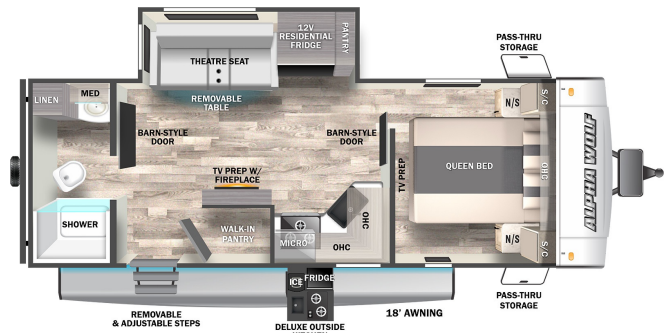

### SPECIFICATIONS

Year	2023
Manufacturer	FOREST RIVER
Brand	CHEROKEE ALPHA WOLF
Model	22SW-L
Type	Travel Trailer
Status	New
Stock #	13120
Financing Available	✓
Warranty Available	✓
Suspension	N/A
Leveling	Manual
Exterior Length	27.6 ft.
Dry Weight	5460 lbs.
Sleeping Capacity	2 person(s)
Interior Colour	N/A
Exterior Colour	Fiberglass
Slideouts	1

### SELLING FEATURES

Perfect for the two of you that want to get out and tour! Check out this beautiful Alpha Wolf 22SW by Cherokee. Some interior features include an abundant interior storage capacity with two pantries, plush theatre seats with heat-light-and massage, removable dinner trays. Large rear bathroom with...