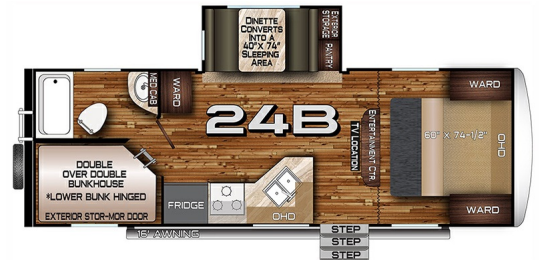

SPECIAL UNIT

\$66,900.00

Originally \$69,895

\$290 Bi-Weekly

2023 NORTHWOOD NASH 24B

SPECIFICATIONS

Year	2023
Manufacturer	NORTHWOOD
Brand	NASH
Model	24B
Type	Travel Trailer
Status	New
Stock #	B1182
Financing Available	✓
Warranty Available	✓
Suspension	N/A
Leveling	N/A
Exterior Length	28.7 ft.
Dry Weight	5702 lbs.
Sleeping Capacity	8 person(s)
Interior Colour	N/A
Exterior Colour	Fiberglass
Slideouts	1

Disclaimer: Product information, pricing and photos are as accurate as possible and are subject to change without notice.

SELLING FEATURES

Specifications and Features:

- Length (ft): 28'8"
- Width (ft): 8'0"
- Height (ft): 11'6"
- GVWR (lbs): 9200
- Dry Weight (lbs): 5702
- Payload Capacity (lbs): 2740
- Hitch Weight (lbs): 758
- Number Of Fresh Water Holding Tanks: 1
- Total Fresh Water Tank Capacity (gal): 50
- Number Of Gray ...