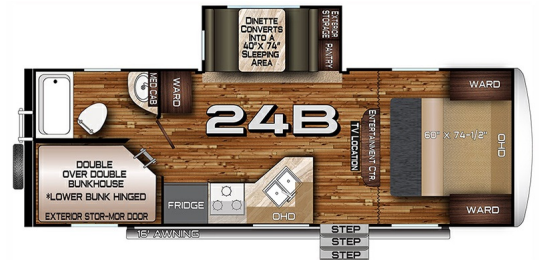

SPECIAL UNIT

\$63,900.00

Originally \$74,900

\$246 Bi-Weekly

2023 NORTHWOOD NASH 24B

SPECIFICATIONS

Year	2023
Manufacturer	NORTHWOOD
Brand	NASH
Model	24B
Type	Travel Trailer
Status	New
Stock #	B1182
Financing Available	✓
Warranty Available	✓
Suspension	N/A
Leveling	N/A
Exterior Length	28.7 ft.
Dry Weight	5702 lbs.
Sleeping Capacity	8 person(s)
Interior Colour	N/A
Exterior Colour	Fiberglass
Slideouts	1

Disclaimer: Product information, pricing and photos are as accurate as possible and are subject to change without notice.

SELLING FEATURES

Specifications and Features:

- Length (ft): 28'8"
- Width (ft): 8'0"
- Height (ft): 11'6"
- GVWR (lbs): 9200
- Dry Weight (lbs): 5702
- Payload Capacity (lbs): 2740
- Hitch Weight (lbs): 758
- Number Of Fresh Water Holding Tanks: 1
- Total Fresh Water Tank Capacity (gal): 50
- Number Of Gray ...