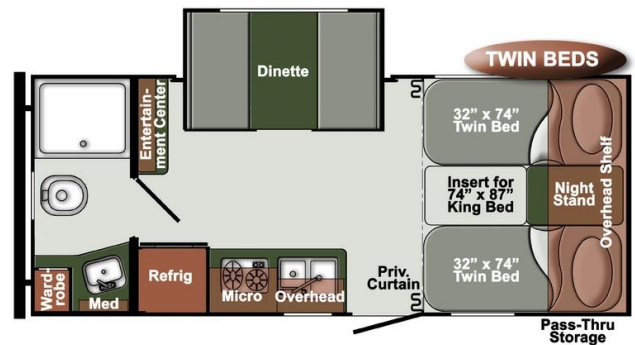

### SPECIFICATIONS

Year	2023
Manufacturer	GULFSTREAM
Brand	Gulf Breeze
Model	21TBD
Type	Travel Trailer
Status	New
Stock #	1083
Financing Available	✓
Warranty Available	✓
Suspension	N/A
Leveling	N/A
Exterior Length	23.0 ft.
Dry Weight	5000 lbs.
Sleeping Capacity	2 person(s)
Interior Colour	N/A
Exterior Colour	WHITE
Slideouts	1