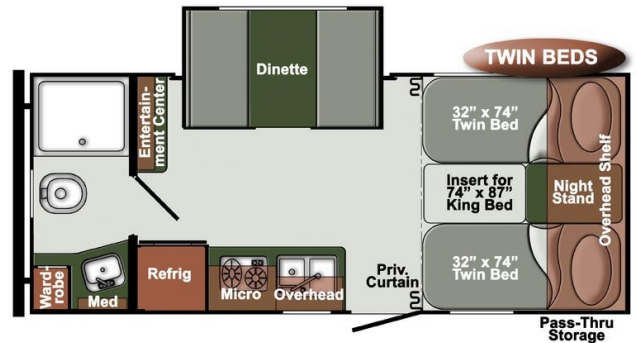

Originally \$44,995

\$75 Weekly

**2023 GULFSTREAM Gulf Breeze 21TBD**

**SPECIFICATIONS**

Year	2023
Manufacturer	GULFSTREAM
Brand	Gulf Breeze
Model	21TBD
Type	Travel Trailer
Status	New
Stock #	1083
Financing Available	✓
Warranty Available	✓
Suspension	N/A
Leveling	N/A
Exterior Length	23.0 ft.
Dry Weight	5000 lbs.
Sleeping Capacity	2 person(s)
Interior Colour	N/A
Exterior Colour	WHITE
Slideouts	1