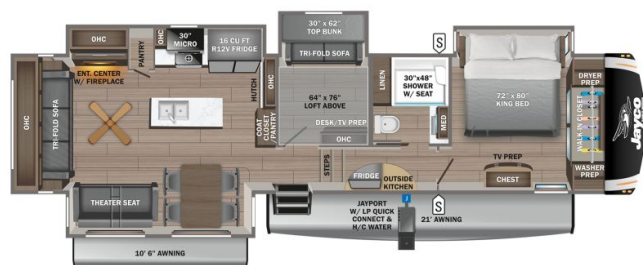

\$448 Bi-Weekly

2024 JAYCO EAGLE 355MBQS

SPECIFICATIONS

Year	2024
Manufacturer	JAYCO
Brand	EAGLE
Model	355MBQS
Type	Fifth Wheel
Status	New
Stock #	21165
Financing Available	✘
Warranty Available	✘
Suspension	N/A
Leveling	N/A
Exterior Length	42.4 ft.
Dry Weight	13024 lbs.
Sleeping Capacity	9 person(s)
Interior Colour	Classic Farmhouse
Exterior Colour	White
Slideouts	4

Disclaimer: Product information, pricing and photos are as accurate as possible and are subject to change without notice.

SELLING FEATURES

The 2024 Eagle 355MBQS, by Jayco, offers features, comforts and livability for extended trips or weekend vacations. This fifth wheel features a middle bunk room, a tri-fold sofa, a loft sleeping area & sleeps up to 9 people. All Eagles are backed with a 2 year manufacturer limited factory warr...