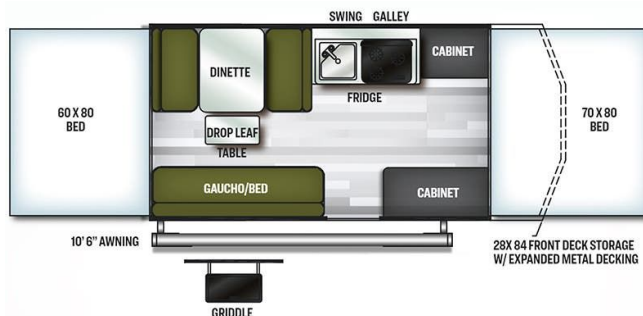

2022 FOREST RIVER ROCKWOOD EXTREME 2280BHESP

SPECIFICATIONS

Year	2022
Manufacturer	FOREST RIVER
Brand	ROCKWOOD EXTREME
Model	2280BHESP
Type	Tent Trailer
Status	PreOwned
Stock #	21147
Financing Available	✘
Warranty Available	✘
Suspension	N/A
Leveling	N/A
Exterior Length	23.9 ft.
Dry Weight	2607 lbs.
Sleeping Capacity	8 person(s)
Interior Colour	Gray
Exterior Colour	Dark Gray / White
Slideouts	N/A

Disclaimer: Product information, pricing and photos are as accurate as possible and are subject to change without notice.

SELLING FEATURES

The 2022 Rockwood Extreme 2280BHESP, by Forest River, is easy to set up and easy to use. This tent trailer features a four seat bench dinette, a gaucho sofa/bed & sleeps up to 8 people. Start enjoying everything the RV lifestyle has to offer with an RV from Sicard RV.

Specifications:

VIN: 4X4CFM619...

OPTIONS & EQUIPMENT

- FRONT DECK STORAGE
- SPARE TIRE
- 3-BURNER STOVE TOP
- FOUR SEAT BENCH DINETTE
- GAUCHO SOFA BED

Powered by focusRV