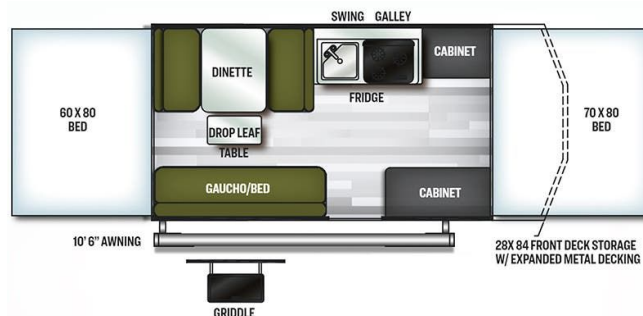

\$101 Bi-Weekly

2022 FOREST RIVER ROCKWOOD EXTREME 2280BHESP

SPECIFICATIONS

Year	2022
Manufacturer	FOREST RIVER
Brand	ROCKWOOD EXTREME
Model	2280BHESP
Type	Tent Trailer
Status	PreOwned
Stock #	21147
Financing Available	✘
Warranty Available	✘
Suspension	N/A
Leveling	N/A
Exterior Length	23.9 ft.
Dry Weight	2607 lbs.
Sleeping Capacity	8 person(s)
Interior Colour	Gray
Exterior Colour	Dark Gray / White
Slideouts	N/A

Disclaimer: Product information, pricing and photos are as accurate as possible and are subject to change without notice.

SELLING FEATURES

The 2022 Rockwood Extreme 2280BHESP, by Forest River, is easy to set up and easy to use. This tent trailer features a four seat bench dinette, a gauchobed & sleeps up to 8 people. Start enjoying everything the RV lifestyle has to offer with an RV from Sicard RV.

Specifications:

VIN: 4X4CFM619...

OPTIONS & EQUIPMENT

- FRONT DECK STORAGE
- SPARE TIRE
- 3-BURNER STOVE TOP
- FOUR SEAT BENCH DINETTE
- GAUCHO SOFA BED

Powered by focusRV