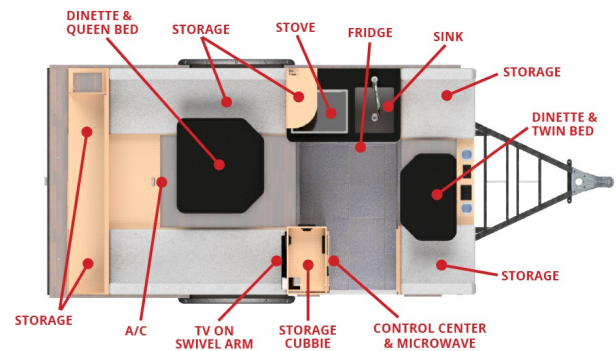

SPECIAL UNIT

2023 LITTLE GUY LG MICRO MAX CT

SPECIFICATIONS

Year	2023
Manufacturer	LITTLE GUY
Brand	LG
Model	MICRO MAX CT
Type	Teardrop Trailer
Status	New
Stock #	23R056
Financing Available	✓
Warranty Available	✓
Suspension	N/A
Leveling	N/A
Exterior Length	15.1 ft.
Dry Weight	1780 lbs.
Sleeping Capacity	3 person(s)
Interior Colour	N/A
Exterior Colour	Fiberglass
Slideouts	N/A

Disclaimer: Product information, pricing and photos are as accurate as possible and are subject to change without notice.

SELLING FEATURES

Specifications and Features:

- Length (ft): 15'11"
- Width (ft): 6'8"
- Height (ft): 7'2"
- Interior Height (ft): 5'9"
- Dry Weight (lbs): 1860
- Hitch Weight (lbs): 260
- Number Of Fresh Water Holding Tanks: 1
- Total Fresh Water Tank Capacity (gal): 12
- Number Of Gray Water Holding Tanks: ...