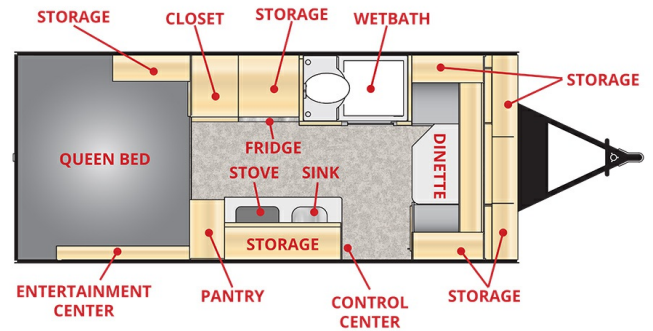

SPECIAL UNIT

2023 LITTLE GUY LG MAX

SPECIFICATIONS

Year	2023
Manufacturer	LITTLE GUY
Brand	LG
Model	MAX
Type	Teardrop Trailer
Status	New
Stock #	23R063
Financing Available	✓
Warranty Available	✓
Suspension	N/A
Leveling	N/A
Exterior Length	21.0 ft.
Dry Weight	3010 lbs.
Sleeping Capacity	3 person(s)
Interior Colour	N/A
Exterior Colour	Fiberglass
Slideouts	N/A

Disclaimer: Product information, pricing and photos are as accurate as possible and are subject to change without notice.

SELLING FEATURES

Specifications and Features:

- Length (ft): 21'0"
- Width (ft): 7'0"
- Height (ft): 9'9"
- Interior Height (ft): 6'7"
- GVWR (lbs): 4200
- Dry Weight (lbs): 3010
- Hitch Weight (lbs): 310
- Number Of Fresh Water Holding Tanks: 1
- Total Fresh Water Tank Capacity (gal): 20
- Number Of Gray Wat...