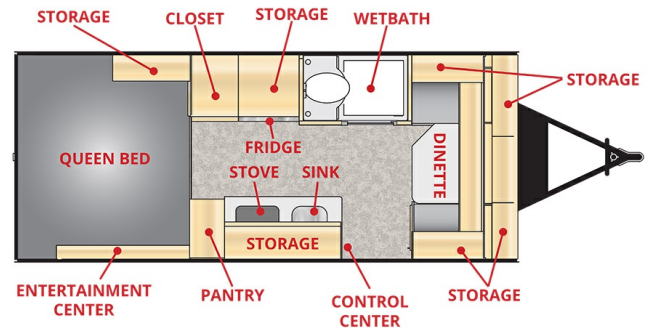

SPECIAL UNIT

2023 LITTLE GUY LG MAX

SPECIFICATIONS

Year	2023
Manufacturer	LITTLE GUY
Brand	LG
Model	MAX
Type	Teardrop Trailer
Status	New
Stock #	23R062
Financing Available	✓
Warranty Available	✓
Suspension	N/A
Leveling	N/A
Exterior Length	21.0 ft.
Dry Weight	3010 lbs.
Sleeping Capacity	3 person(s)
Interior Colour	N/A
Exterior Colour	Fiberglass
Slideouts	N/A

Disclaimer: Product information, pricing and photos are as accurate as possible and are subject to change without notice.

SELLING FEATURES

Specifications and Features:

- Length (ft): 21'0"
- Width (ft): 7'0"
- Height (ft): 9'9"
- Interior Height (ft): 6'7"
- GVWR (lbs): 4200
- Dry Weight (lbs): 3010
- Hitch Weight (lbs): 310
- Number Of Fresh Water Holding Tanks: 1
- Total Fresh Water Tank Capacity (gal): 20
- Number Of Gray Wat...