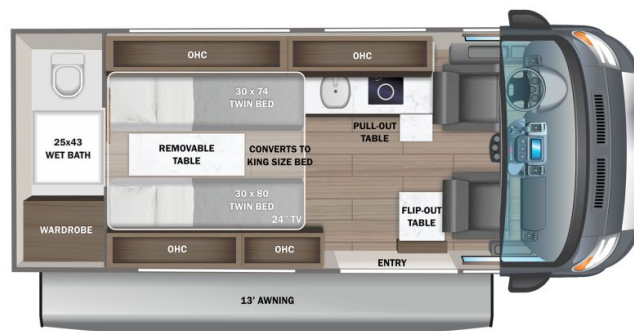

**SPECIAL UNIT****2024 JAYCO SWIFT LI 20TL****SPECIFICATIONS**

| | |
|---------------------|-------------------|
| Year | 2024 |
| Manufacturer | JAYCO |
| Brand | SWIFT LI |
| Model | 20TL |
| Type | Motorhome |
| Class | B |
| Fuel Type | GAS |
| Status | New |
| Stock # | 21127 |
| Financing Available | ✘ |
| Warranty Available | ✘ |
| Odometer | 746 kms. |
| VIN | 3C6MRVUG1NE137434 |
| Chassis | N/A |
| Engine | N/A |
| Transmission | N/A |
| Suspension | N/A |
| Leveling | N/A |
| Exterior Length | 20.9 ft. |
| Dry Weight | N/A lbs. |
| Sleeping Capacity | 3 person(s) |
| Interior Colour | Autumn |
| Exterior Colour | Granite |
| Slideouts | N/A |

Disclaimer: Product information, pricing and photos are as accurate as possible and are subject to change without notice.

SELLING FEATURES

The 2024 Swift Li 20TL, by Jayco, is your perfect traveling companion. The 20TL rides on a Ram ProMaster chassis, powered by a 276HP 3.6L V6 24V VVT engine with a 9 speed automatic 948TE transmission. This B class motorhome features two twin beds that convert to a king size bed & sleeps up to 3 p...