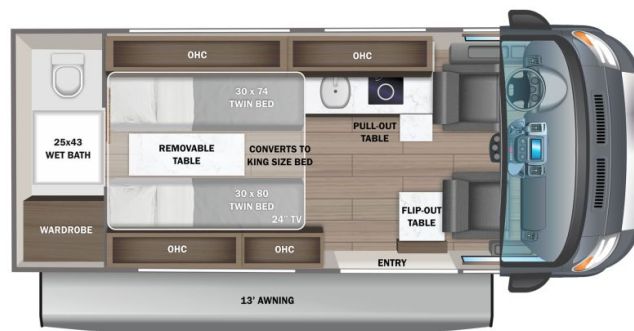

Year	2024
Manufacturer	JAYCO
Brand	SWIFT LI
Model	20TL
Type	Motorhome
Class	B
Fuel Type	GAS
Status	New
Stock #	21127
Financing Available	✘
Warranty Available	✘
Odometer	874 kms.
VIN	3C6MRVUG1NE137434
Chassis	N/A
Engine	N/A
Transmission	N/A
Suspension	N/A
Leveling	N/A
Exterior Length	20.9 ft.
Dry Weight	N/A lbs.
Sleeping Capacity	3 person(s)
Interior Colour	Autumn
Exterior Colour	Granite
Slideouts	N/A

Disclaimer: Product information, pricing and photos are as accurate as possible and are subject to change without notice.

SELLING FEATURES

The 2024 Swift Li 20TL, by Jayco, is your perfect traveling companion. The 20TL rides on a Ram ProMaster chassis, powered by a 276HP 3.6L V6 24V VVT engine with a 9 speed automatic 948TE transmission. This B class motorhome features two twin beds that convert to a king size bed & sleeps up to 3 p...