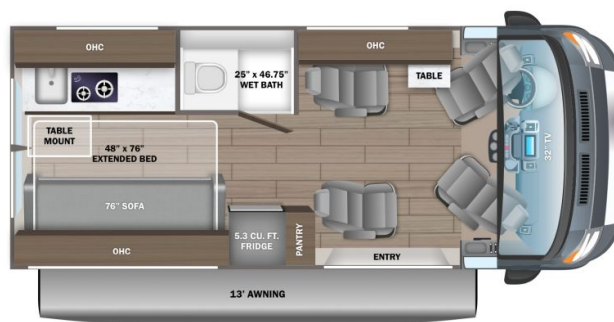

\$542 Bi-Weekly

2024 JAYCO SWIFT 20A

SPECIFICATIONS

Year	2024
Manufacturer	JAYCO
Brand	SWIFT
Model	20A
Type	Motorhome
Class	B
Fuel Type	GAS
Status	New
Stock #	21131
Financing Available	✘
Warranty Available	✘
Odometer	726 kms.
VIN	3C6MRVUG2NE128953
Chassis	N/A
Engine	N/A
Transmission	N/A
Suspension	N/A
Leveling	N/A
Exterior Length	20.9 ft.
Dry Weight	N/A lbs.
Sleeping Capacity	2 person(s)
Interior Colour	Autumn
Exterior Colour	Granite
Slideouts	N/A

Disclaimer: Product information, pricing and photos are as accurate as possible and are subject to change without notice.

SELLING FEATURES

The 2024 Swift 20A, by Jayco, is your perfect traveling companion. The 20A rides on a Ram ProMaster chassis, powered by a 276HP 3.6L V6 24V VVT engine with a 9 speed automatic transmission. This B class motorhome features a gaucho sofa & sleeps up to 2 people. All Swifts are backed with a 2 year ...