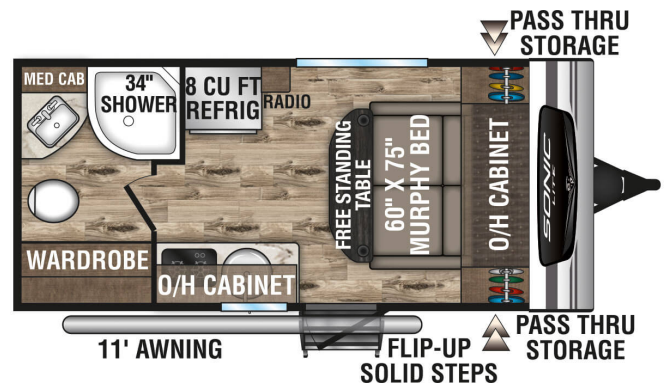

#### SPECIFICATIONS

Year	2023
Manufacturer	VENTURE
Brand	SONIC
Model	LITE 150VRB
Type	Travel Trailer
Status	New
Stock #	23R061
Financing Available	✓
Warranty Available	✓
Suspension	N/A
Leveling	N/A
Exterior Length	19.1 ft.
Dry Weight	3110 lbs.
Sleeping Capacity	2 person(s)
Interior Colour	N/A
Exterior Colour	Fiberglass
Slideouts	N/A

#### SELLING FEATURES

Specifications and Features:

- Length (ft): 19'11"
- Width (ft): 7'6"
- Height (ft): 9'11"
- Interior Height (ft): 6'10"
- GVWR (lbs): 3885
- Dry Weight (lbs): 3180
- Payload Capacity (lbs): 705
- Hitch Weight (lbs): 480
- Number Of Fresh Water Holding Tanks: 1
- Total Fresh Water Tank Capaci...