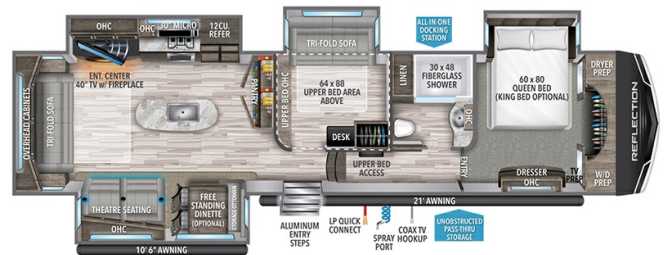

2024 GRAND DESIGN REFLECTION 367BHS

MSRP \$133,980.00

\$404 Bi-Weekly

\$0 down @ 7.99% APR for 60/240 months

(\$39,482 C.O.B.) O.A.C.

Woody's Price \$99,888.00

SPECIFICATIONS

Year	2024
Manufacturer	GRAND DESIGN
Brand	REFLECTION
Model	367BHS
Type	Fifth Wheel
Status	New
Stock #	48161
Financing Available	✓
Warranty Available	Manufacturer
Suspension	N/A
Leveling	N/A
Exterior Length	41.0 ft.
Dry Weight	12554 lbs.
Sleeping Capacity	10 person(s)
Interior Colour	RIVER ROCK
Exterior Colour	Fiberglass
Slideouts	4

Disclaimer: Product information, pricing and photos are as accurate as possible and are subject to change without notice.

SELLING FEATURES

Specifications and Features:

- Length (ft): 41'0"
- Height (ft): 12'8"
- Dry Weight (lbs): 12554
- Payload Capacity (lbs): 2441
- Hitch Weight (lbs): 2453
- Number Of Fresh Water Holding Tanks: 1
- Total Fresh Water Tank Capacity (gal): 74
- Number Of Gray Water Holding Tanks: 1
- Total Gray ...

OPTIONS & EQUIPMENT

- RVIA SEAL
- DUAL PANE WINDOWS
- PEACE OF MIND PKG
- ULTIMATE POWER PKG
- ARCTIC 4-SEASON PROTECTION PKG
- 2ND AWNING
- GOODYEAR TIRES
- 16 CU FT 12V REFRIGERATOR
- SOLAR PKG
- SAFERIDE RV ROADSIDE ASSISTANCE
- 370W SOLAR PANEL UPGRADE
- CURT AXLES W/ABS
- RIVER ROCK DECOR
- WOODY'S DISCOUNT
- FREE STANDING TABLE & CHAIRS W/STORAGE OTTOMAN
- KING BED UPGRADE