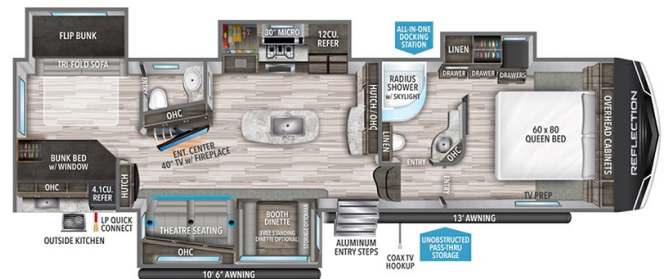

MSRP \$124,980.00

\$396 Bi-Weekly

\$0 down @ 7.99% APR for 60/240 months

(\$38,623 C.O.B.) O.A.C.

Woody's Price \$97,716.00

SPECIFICATIONS

Year	2024
Manufacturer	GRAND DESIGN
Brand	REFLECTION
Model	311BHS
Type	Fifth Wheel
Status	New
Stock #	48159
Financing Available	✓
Warranty Available	Manufacturer
Suspension	N/A
Leveling	N/A
Exterior Length	36.8 ft.
Dry Weight	11377 lbs.
Sleeping Capacity	10 person(s)
Interior Colour	RIVER ROCK
Exterior Colour	Fiberglass
Slideouts	4

Disclaimer: Product information, pricing and photos are as accurate as possible and are subject to change without notice.

SELLING FEATURES

Specifications and Features:

- Length (ft): 36'10"
- Height (ft): 12'3"
- Dry Weight (lbs): 11377
- Payload Capacity (lbs): 2618
- Hitch Weight (lbs): 2340
- Number Of Fresh Water Holding Tanks: 1
- Total Fresh Water Tank Capacity (gal): 74
- Number Of Gray Water Holding Tanks: 1
- Total Gray...

OPTIONS & EQUIPMENT

- RIVER ROCK DECOR
- PEACE OF MIND PKG
- ULTIMATE POWER PKG
- ARCTIC 4-SEASON PROTECTION PKG
- SOLAR PKG
- GOODYEAR TIRES
- CURT AXLES W/ABS
- 2ND AWNING
- 16 CU FT 12V REFRIGERATOR
- 370W SOLAR PANEL UPGRADE
- SAFERIDE RV ROADSIDE ASSISTANCE
- BOOTH DINETTE
- DUAL PANE WINDOWS
- RVIA SEAL
- WOODY'S DISCOUNT