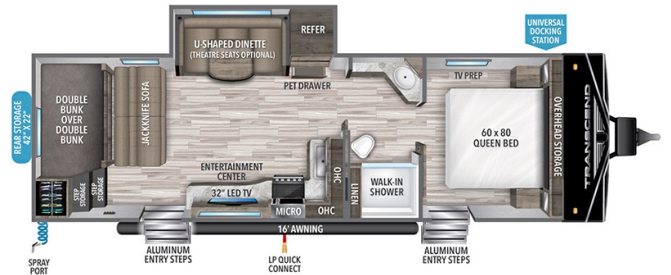

MSRP \$58,980.00

\$197 Bi-Weekly

\$0 down @ 7.99% APR for 60/240 months

(\$19,199 C.O.B.) O.A.C.

Woody's Price \$48,573.00

SPECIFICATIONS

Year	2024
Manufacturer	GRAND DESIGN
Brand	TRANSCEND
Model	265BH
Type	Travel Trailer
Status	New
Stock #	48145
Financing Available	✓
Warranty Available	Manufacturer
Suspension	N/A
Leveling	N/A
Exterior Length	32.8 ft.
Dry Weight	6450 lbs.
Sleeping Capacity	10 person(s)
Interior Colour	GUNSTOCK
Exterior Colour	Aluminum
Slideouts	1

Disclaimer: Product information, pricing and photos are as accurate as possible and are subject to change without notice.

SELLING FEATURES

Specifications and Features:

- Length (ft): 32'9"
- Height (ft): 11'0"
- Interior Height (ft): 6'6"
- Dry Weight (lbs): 6450
- Payload Capacity (lbs): 1545
- Hitch Weight (lbs): 658
- Number Of Fresh Water Holding Tanks: 1
- Total Fresh Water Tank Capacity (gal): 62
- Number Of Gray Water Hol...