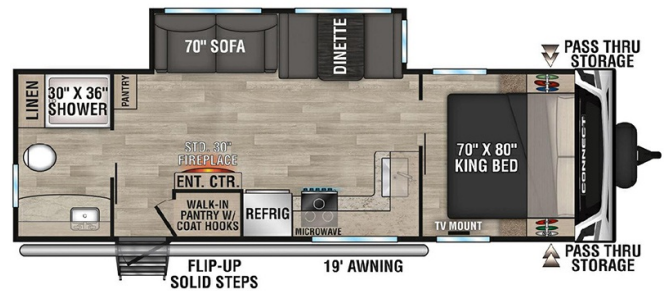

### SPECIFICATIONS

Year	2025
Manufacturer	K-Z INC.
Brand	CONNECT
Model	C261RB
Type	Travel Trailer
Status	New
Stock #	Incoming
Financing Available	✘
Warranty Available	✘
Suspension	N/A
Leveling	N/A
Exterior Length	30.3 ft.
Dry Weight	6240 lbs.
Sleeping Capacity	6 person(s)
Interior Colour	N/A
Exterior Colour	Fiberglass
Slideouts	1

### SELLING FEATURES

Specifications and Features:

Theater Seating and upgraded Fridge to Propane and Electric

- Length (ft): 30'4"
- Width (ft): 8'0"
- Height (ft): 11'2"
- Interior Height (ft): 6'10"
- Dry Weight (lbs): 6240
- Payload Capacity (lbs): 1105
- Hitch Weight (lbs): 770
- Number Of Fresh Water Ho...