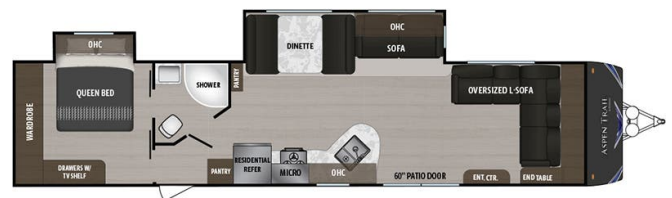

### SPECIFICATIONS

Year	2020
Manufacturer	DUTCHMEN
Brand	ASPEN TRAIL
Model	3280FLDS
Type	Destination Trailer
Status	PreOwned
Stock #	1208
Financing Available	✓
Warranty Available	✓
Suspension	N/A
Leveling	N/A
Exterior Length	40.0 ft.
Dry Weight	8319 lbs.
Sleeping Capacity	4 person(s)
Interior Colour	N/A
Exterior Colour	N/A
Slideouts	2