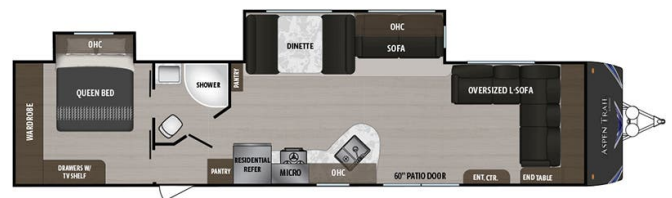

Year	2020
Manufacturer	DUTCHMEN
Brand	ASPEN TRAIL
Model	3280FLDS
Type	Destination Trailer
Status	PreOwned
Stock #	1208
Financing Available	✓
Warranty Available	✓
Suspension	N/A
Leveling	N/A
Exterior Length	40.0 ft.
Dry Weight	8319 lbs.
Sleeping Capacity	4 person(s)
Interior Colour	N/A
Exterior Colour	N/A
Slideouts	2