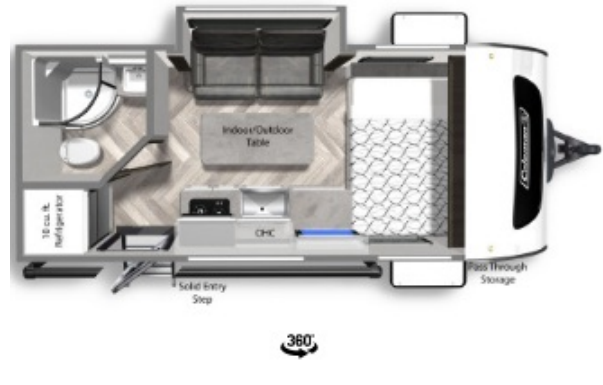

SPECIAL UNIT
\$29,900.00

Originally \$39,900

\$137 Bi-Weekly
2022 DUTCHMEN COLEMAN RUBICON 1608RB - DEMO
SPECIFICATIONS

Year	2022
Manufacturer	DUTCHMEN
Brand	COLEMAN RUBICON
Model	1608RB - DEMO
Type	Travel Trailer
Status	PreOwned
Stock #	8378
Financing Available	✓
Warranty Available	✓
Suspension	N/A
Leveling	N/A
Exterior Length	16.0 ft.
Dry Weight	3717 lbs.
Sleeping Capacity	5 person(s)
Interior Colour	N/A
Exterior Colour	N/A
Slideouts	1

Disclaimer: Product information, pricing and photos are as accurate as possible and are subject to change without notice.

SELLING FEATURES

The new COLEMAN® RUBICON trailer has been custom designed for today's campers who drive more fuel efficient and smaller SUV's. At the same time Rubicon makes sure they have the style, amenities and function today's camper wants and needs. All this comes with the industry's best 3 Year Limited ...