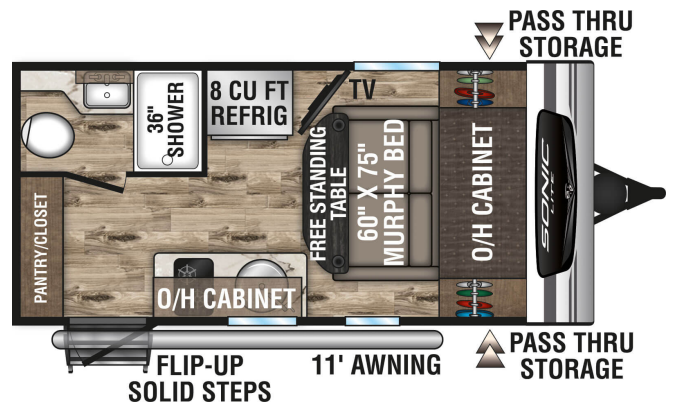

SPECIAL UNIT

2023 VENTURE SONIC LITE 150VRK

SPECIFICATIONS

Year	2023
Manufacturer	VENTURE
Brand	SONIC
Model	LITE 150VRK
Type	Travel Trailer
Status	New
Stock #	23R059
Financing Available	✓
Warranty Available	✓
Suspension	N/A
Leveling	N/A
Exterior Length	19.1 ft.
Dry Weight	3000 lbs.
Sleeping Capacity	2 person(s)
Interior Colour	N/A
Exterior Colour	Fiberglass
Slideouts	N/A

Disclaimer: Product information, pricing and photos are as accurate as possible and are subject to change without notice.

SELLING FEATURES

Specifications and Features:

- Length (ft): 19'1"
- Width (ft): 7'6"
- Height (ft): 9'11"
- Interior Height (ft): 6'10"
- GVWR (lbs): 3800
- Dry Weight (lbs): 3080
- Payload Capacity (lbs): 720
- Hitch Weight (lbs): 360
- Number Of Fresh Water Holding Tanks: 1
- Total Fresh Water Tank Capacit...