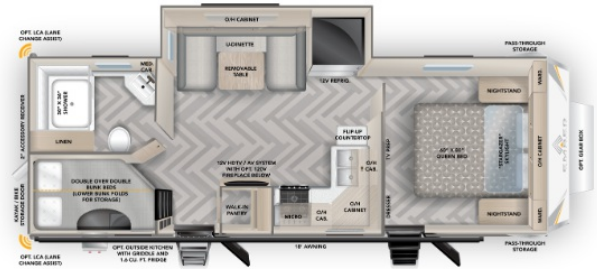

MSRP \$100,980.00

\$233 Bi-Weekly

\$0 down @ 7.99% APR for 60/240 months

(\$22,737 C.O.B.) O.A.C.

Woody's Price \$57,525.00

SPECIFICATIONS

Year	2023
Manufacturer	EMBER RV
Brand	TOURING
Model	24BH
Type	Travel Trailer
Status	New
Stock #	48089
Financing Available	✓
Warranty Available	Manufacturer
Suspension	N/A
Leveling	N/A
Exterior Length	31.9 ft.
Dry Weight	6880 lbs.
Sleeping Capacity	8 person(s)
Interior Colour	COVERDALE
Exterior Colour	N/A
Slideouts	1