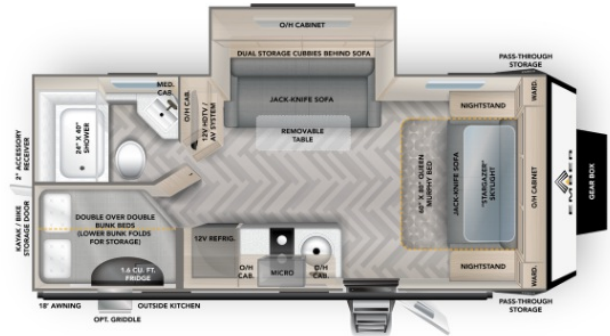

\$265 Bi-Weekly

\$0 down @ 7.99% APR for 60/240 months

(\$25,845 C.O.B.) O.A.C.

Woody's Price \$65,388.00

2023 EMBER RV OVERLAND 221MDB

SPECIFICATIONS

Year	2023
Manufacturer	EMBER RV
Brand	OVERLAND
Model	221MDB
Type	Travel Trailer
Status	New
Stock #	48082
Financing Available	✓
Warranty Available	Manufacturer
Suspension	N/A
Leveling	N/A
Exterior Length	26.1 ft.
Dry Weight	5690 lbs.
Sleeping Capacity	8 person(s)
Interior Colour	COVERDALE
Exterior Colour	N/A
Slideouts	1