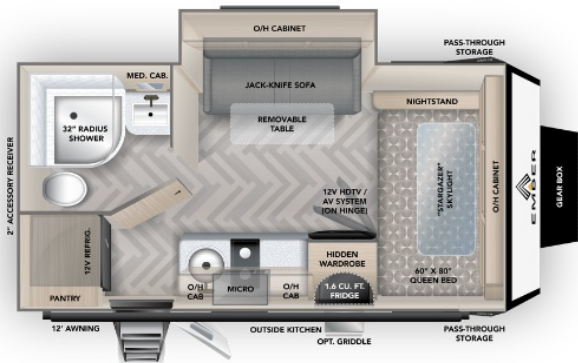

WOODY'S RV WORLD GRANDE PRAIRIE

webleads@woodysrvgrandprairie.dsmessage.com 1-800-565-8888
14320 - 100 Street, Grande Prairie, AB T8V 7C7
Local 1-780-532-1933 | Fax 1-780-532-9469 | <https://www.woodysrv.com/>

MSRP $108,980.00

Woody's Price

2023 EMBER RV OVERLAND 171FBX

SPECIFICATIONS

Year	2023
Manufacturer	EMBER RV
Brand	OVERLAND
Model	171FBX
Type	Travel Trailer
Status	New
Stock #	48081
Financing Available	✓
Warranty Available	Manufacturer
Suspension	N/A
Leveling	N/A
Exterior Length	20.6 ft.
Dry Weight	4165 lbs.
Sleeping Capacity	4 person(s)
Interior Colour	COVERDALE
Exterior Colour	N/A
Slideouts	1

Disclaimer: Product information, pricing and photos are as accurate as possible and are subject to change without notice.

OPTIONS & EQUIPMENT

- LUXURY PACKAGE
- OVERLAND PACKAGE
- CURT INDEPENDENT SUSPENSION PACKAGE
- EURO WINDOW PACKAGE
- OFF-GRID SOLAR PACKAGE
- SAFETY FIRST PACKAGE
- TRUMA COMBI
- TRUMA AVENTA A/C
- OUTSIDE GRIDDLE
- MAX SOLAR PACKAGE
- RVIA SEAL
- EMBER LOYALTY DISCOUNT
- EMBER EXPO SPECIAL
- WOODY'S VOLUME DISCOUNT

Powered by focusRV