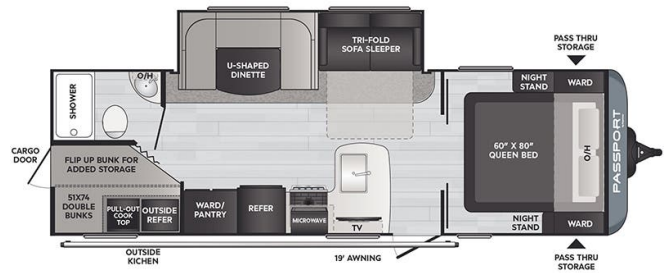

SPECIAL UNIT

2023 KEYSTONE PASSPORT SL 268BH

SPECIFICATIONS

Year	2023
Manufacturer	KEYSTONE
Brand	PASSPORT
Model	SL 268BH
Type	Travel Trailer
Status	New
Stock #	23R053
Financing Available	✓
Warranty Available	✓
Suspension	N/A
Leveling	N/A
Exterior Length	30.1 ft.
Dry Weight	5862 lbs.
Sleeping Capacity	10 person(s)
Interior Colour	N/A
Exterior Colour	Fiberglass
Slideouts	1

Disclaimer: Product information, pricing and photos are as accurate as possible and are subject to change without notice.

SELLING FEATURES

Specifications and Features:

- Length (ft): 30'10"
- Height (ft): 10'8"
- GVWR (lbs): 7200
- Dry Weight (lbs): 5862
- Payload Capacity (lbs): 1338
- Hitch Weight (lbs): 595
- Number Of Fresh Water Holding Tanks: 1
- Total Fresh Water Tank Capacity (gal): 43
- Number Of Gray Water Holding Tank...