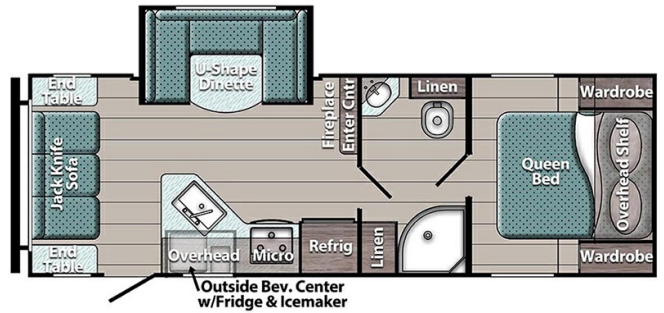

CLEARANCE UNIT

\$33,000.00

Originally \$56,788.00

2022 GULF STREAM GULF STREAM 24RLS

SPECIFICATIONS

Year	2022
Manufacturer	GULF STREAM
Brand	GULF STREAM
Model	24RLS
Type	Travel Trailer
Status	New
Stock #	22GS187
Financing Available	✓
Warranty Available	✓
Suspension	N/A
Leveling	N/A
Exterior Length	28.8 ft.
Dry Weight	5050 lbs.
Sleeping Capacity	6 person(s)
Interior Colour	N/A
Exterior Colour	Aluminum
Slideouts	1

Disclaimer: Product information, pricing and photos are as accurate as possible and are subject to change without notice.

SELLING FEATURES

The Gulf Stream Trailmaster 24RLS is the perfect travel trailer for those seeking adventure and relaxation on the road. This model is equipped with all the essentials for a comfortable and enjoyable trip, including an outside beverage center, fireplace, U-shaped dinette, and backup camera prepped...