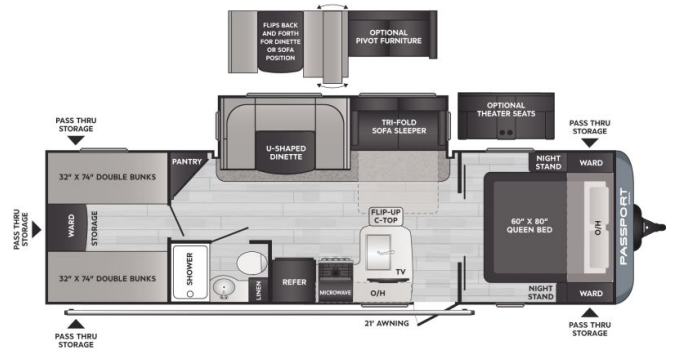

SPECIAL UNIT

2023 KEYSTONE PASSPORT SL 282QB

SPECIFICATIONS

Year	2023
Manufacturer	KEYSTONE
Brand	PASSPORT
Model	SL 282QB
Type	Travel Trailer
Status	New
Stock #	23R052
Financing Available	✓
Warranty Available	✓
Suspension	N/A
Leveling	N/A
Exterior Length	33.3 ft.
Dry Weight	6100 lbs.
Sleeping Capacity	10 person(s)
Interior Colour	N/A
Exterior Colour	Fiberglass
Slideouts	1

Disclaimer: Product information, pricing and photos are as accurate as possible and are subject to change without notice.

SELLING FEATURES

Specifications and Features:

- Length (ft): 33'3"
- Height (ft): 10'8"
- GVWR (lbs): 7700
- Dry Weight (lbs): 6166
- Payload Capacity (lbs): 1534
- Hitch Weight (lbs): 750
- Number Of Fresh Water Holding Tanks: 1
- Total Fresh Water Tank Capacity (gal): 43
- Number Of Gray Water Holding Tanks...