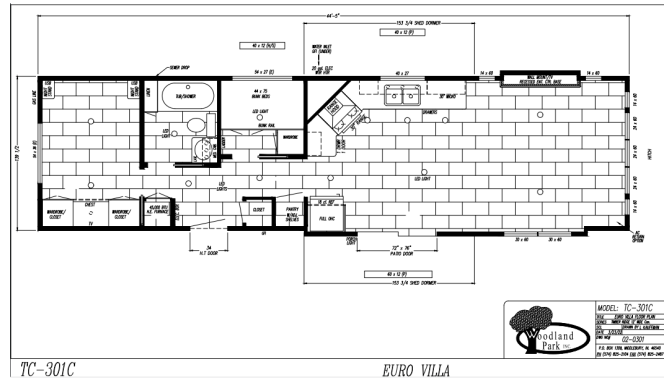

LOVESICK LAKE RV SALES

steve@lovesicklakepark.ca 1-877-654-3587

#4738 Hwy 28, Lakefield, ON K0L 2H0

Local 1-877-654-3587 | Fax 1-705-654-4850 | www.lovesicklakersales.ca

2023 WOODLAND PARK Timber Ridge Canadian Hopewell TC-301C 12 x 45

$219,000.00

$353 Weekly

SPECIFICATIONS

Year	2023
Manufacturer	WOODLAND PARK
Brand	Timber Ridge Canadian
Model	Hopewell TC-301C 12 x 45
Type	Park Model
Status	New
Stock #	1077
Financing Available	✓
Warranty Available	✓
Suspension	N/A
Leveling	N/A
Exterior Length	45.0 ft.
Dry Weight	22000 lbs.
Sleeping Capacity	N/A person(s)
Interior Colour	N/A
Exterior Colour	GREY
Slideouts	N/A

Disclaimer: Product information, pricing and photos are as accurate as possible and are subject to change without notice.

SELLING FEATURES

Woodland Park's Hopewell models offer the park model of your dreams! This vinyl siding unit with ample windows and natural light can be put in our park or brought to wherever you want to use it. Walk in the patio doors to an open concept kitchen and living rooms. The kitchen offers full size appl...

Powered by focusRV