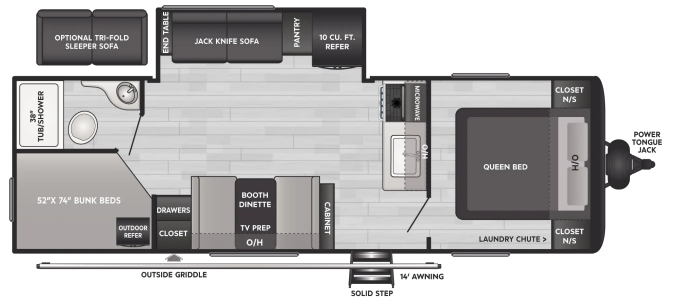

ON ORDER UNIT

2025 KEYSTONE HIDEOUT 25BHS

SPECIFICATIONS

Year	2025
Manufacturer	KEYSTONE
Brand	HIDEOUT
Model	25BHS
Type	Travel Trailer
Status	New
Stock #	N/A
Financing Available	✓
Suspension	N/A
Leveling	N/A
Exterior Length	29.9 ft.
Dry Weight	6430 lbs.
Sleeping Capacity	9 person(s)
Interior Colour	N/A
Exterior Colour	N/A
Slideouts	1