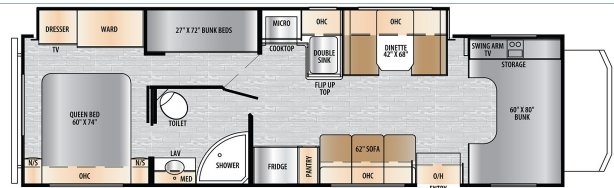

SPECIAL UNIT

\$139,995.00

Originally \$185,855

\$338 Weekly

2023 FOREST RIVER EAST TO WEST ENTRADA 3100FB

SPECIFICATIONS

Year	2023
Manufacturer	FOREST RIVER
Brand	EAST TO WEST ENTRADA
Model	3100FB
Type	Motorhome
Class	C
Fuel Type	Gas
Status	New
Stock #	I1018
Financing Available	✓
Warranty Available	✓
Odometer	879 kms.
VIN	1FDXE4FN4PDD32726
Chassis	N/A
Engine	N/A
Transmission	AUTO
Suspension	Springs
Leveling	N/A
Exterior Length	32.6 ft.
Dry Weight	14500 lbs.
Sleeping Capacity	10 person(s)
Interior Colour	GRANITE PEAK
Exterior Colour	WHITE
Slideouts	1

Disclaimer: Product information, pricing and photos are as accurate as possible and are subject to change without notice.

SELLING FEATURES

Luxury and Power For Your Ultimate Adventures! Great Canadian RV is proud to now offer EAST TO WEST Entrada C Class Motorhomes! Bring the whole family out in this BRAND NEW 2023 ENTRADA 3100FB featuring such options as a 60'x80' KING overcab BUNK; 60'x74' Queen Bedroom with TONS OF Storage; PLUS ...

OPTIONS & EQUIPMENT

Awning	Fridge with 2 doors	Heating	Air Bags	Air Conditioning (Dash)	1 Air Conditioning Unit(s)	Aux Fuel Tank
Battery Tray	Cruise Control	Dual Wheels	Enclosed Underbelly	Free Standing Table	Fully Furnished	
Generator	Heated Tanks	Inverter	Island Bed	Stabilizer Jacks	LPG Detector	
Microwave	Convection Oven	Monitor Panel	Power Bath Vents	Rear Video Camera	Sky Light(s)	
Smoke Detector	Solar Panel	Spare with Carrier	Spot Lights	Toilet Facilities	Trailer Hitch	
1 Televisions	Plasma/LCD	Gas/Elec Water Heater				