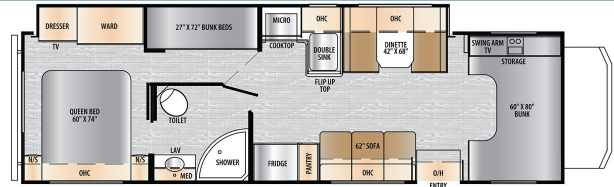

SPECIAL UNIT

\$109,995.00

Originally \$185,855

2023 FOREST RIVER EAST TO WEST ENTRADA 3100FB

SPECIFICATIONS

Year	2023
Manufacturer	FOREST RIVER
Brand	EAST TO WEST ENTRADA
Model	3100FB
Type	Motorhome
Class	C
Fuel Type	Gas
Status	New
Stock #	I1018
Financing Available	✓
Warranty Available	✓
Odometer	879 kms.
VIN	1FDXE4FN4PDD32726
Chassis	N/A
Engine	N/A
Transmission	AUTO
Suspension	Springs
Leveling	N/A
Exterior Length	32.6 ft.
Dry Weight	14500 lbs.
Sleeping Capacity	10 person(s)
Interior Colour	GRANITE PEAK
Exterior Colour	WHITE
Slideouts	1

Disclaimer: Product information, pricing and photos are as accurate as possible and are subject to change without notice.

SELLING FEATURES

Luxury and Power For Your Ultimate Adventures! Great Canadian RV is proud to now offer EAST TO WEST Entrada C Class Motorhomes! Bring the whole family out in this BRAND NEW 2023 ENTRADA 3100FB featuring such options as a 60"x80" KING overcab BUNK; 60"x74" Queen Bedroom with TONS OF Storage; PLUS ...