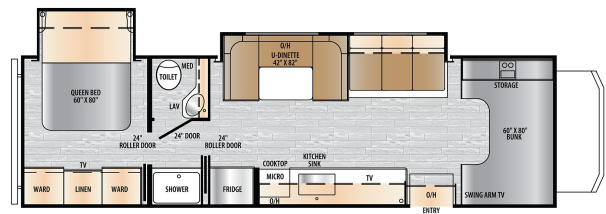

SPECIAL UNIT

\$129,995.00

Originally \$175,755

\$313 Weekly

2023 FOREST RIVER EAST TO WEST ENTRADA 2900DSF

SPECIFICATIONS

Year	2023
Manufacturer	FOREST RIVER
Brand	EAST TO WEST ENTRADA
Model	2900DSF
Type	Motorhome
Class	C
Fuel Type	Gas
Status	New
Stock #	I902
Financing Available	✓
Warranty Available	✓
Odometer	878 kms.
VIN	1FDXE4N2PDD26982
Chassis	F450
Engine	7.3 V8
Transmission	AUTO
Suspension	Springs
Leveling	N/A
Exterior Length	32.3 ft.
Dry Weight	11270 lbs.
Sleeping Capacity	8 person(s)
Interior Colour	GRANITE PEAK
Exterior Colour	WHITE
Slideouts	2

Disclaimer: Product information, pricing and photos are as accurate as possible and are subject to change without notice.

SELLING FEATURES

The all new fully loaded Entrada 2900DSF featuring such options as Azdel Composite Sidewall Construction, Arctic Package, Backup and Sideview Camera System w/ Monitor; Apple Carplay/Android Auto Ready Dash Display; NPS Yamaha Generator w/ Remote Start & Emergency Pull Start.

Now wherever you g...

OPTIONS & EQUIPMENT

Awning	Fridge with 2 doors	Heating	Air Bags	1 Air Conditioning Unit(s)	Battery Tray	Cruise Control
Solid Surface Counter Tops	Driver Side Door	Dual Wheels	Enclosed Underbelly	Free Standing Table	Fully Furnished	
5000 Generator	Heated Tanks	Inverter	Island Bed	Stabilizer Jacks	LPG Detector	
Microwave	Convection Oven	Power Air Vents	Power Bath Vents	Rear Video Camera (Colour)	Sky Light(s)	
Smoke Detector	Solar Panel	Toilet Facilities	1 Televisions	Plasma/LCD	Gas/Elec Water Heater	