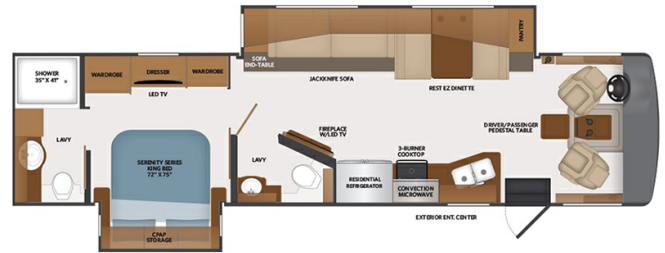

### SPECIFICATIONS

Year	2023
Manufacturer	FLEETWOOD
Brand	BOUNDER
Model	35K
Type	Motorhome
Class	A
Fuel Type	Gas
Status	New
Stock #	48012
Financing Available	✓
Warranty Available	Manufacturer
Odometer	2476 kms.
VIN	739KP4440110
Chassis	Ford F53
Engine	350HP V8
Transmission	AUTO
Suspension	N/A
Leveling	N/A
Exterior Length	36.3 ft.
Dry Weight	22000 lbs.
Sleeping Capacity	8 person(s)
Interior Colour	N/A
Exterior Colour	Fiberglass
Slideouts	2