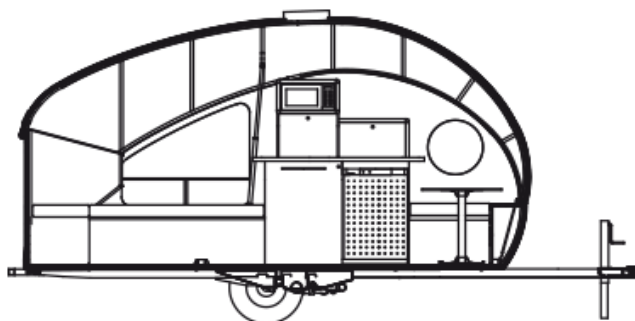

2024 SAFARI CONDO ALTO R1723

SPECIFICATIONS

Year	2024
Manufacturer	SAFARI CONDO
Brand	ALTO
Model	R1723
Type	Travel Trailer
Status	PreOwned
Stock #	6743A
Financing Available	✓
Warranty Available	✓
Suspension	N/A
Leveling	N/A
Exterior Length	17.0 ft.
Dry Weight	N/A lbs.
Sleeping Capacity	3 person(s)
Interior Colour	DANISH MAPLE/ CONCRETE/ BLUE SKY
Exterior Colour	BLUE
Slideouts	N/A