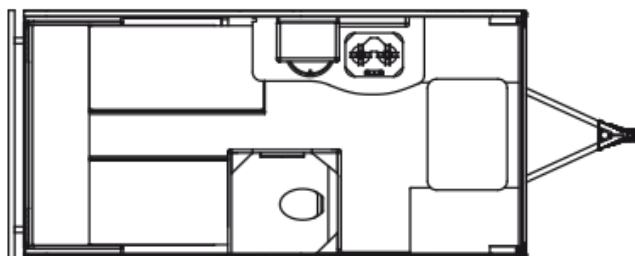

2024 SAFARI CONDO ALTO R1723

SPECIFICATIONS

Year	2024
Manufacturer	SAFARI CONDO
Brand	ALTO
Model	R1723
Type	Travel Trailer
Status	PreOwned
Stock #	6743A
Financing Available	✓
Warranty Available	✓
Suspension	N/A
Leveling	N/A
Exterior Length	17.0 ft.
Dry Weight	N/A lbs.
Sleeping Capacity	3 person(s)
Interior Colour	DANISH MAPLE/ CONCRETE/ BLUE SKY
Exterior Colour	BLUE
Slideouts	N/A