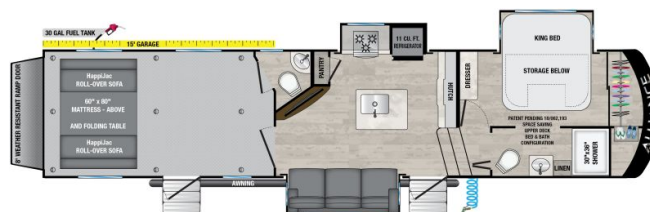

2023 ALLIANCE VALOR 36A15

SPECIFICATIONS

Year	2023
Manufacturer	ALLIANCE
Brand	VALOR
Model	36A15
Type	Toy Hauler
Status	New
Stock #	21013
Financing Available	✘
Warranty Available	✘
Suspension	N/A
Leveling	N/A
Exterior Length	39.8 ft.
Dry Weight	12468 lbs.
Sleeping Capacity	6 person(s)
Interior Colour	Jaguar
Exterior Colour	White / Black
Slideouts	3

Disclaimer: Product information, pricing and photos are as accurate as possible and are subject to change without notice.

SELLING FEATURES

The 2023 Valor 36A15, by Alliance, has space for your toys and the gear that goes with them. This toy hauler fifth wheel features a kitchen island with sink, a power lift bunk in the rear cargo bay & sleeps up to 8 people. All Seismics are backed with a 2 year manufacturer limited factory warrant...