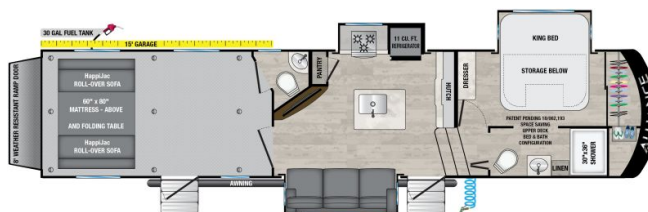

#### SPECIFICATIONS

Year	2023
Manufacturer	ALLIANCE
Brand	VALOR
Model	36A15
Type	Toy Hauler
Status	New
Stock #	21013
Financing Available	✘
Warranty Available	✘
Suspension	N/A
Leveling	N/A
Exterior Length	39.8 ft.
Dry Weight	12468 lbs.
Sleeping Capacity	6 person(s)
Interior Colour	Jaguar
Exterior Colour	White / Black
Slideouts	3

#### SELLING FEATURES

The 2023 Valor 36A15, by Alliance, has space for your toys and the gear that goes with them. This toy hauler fifth wheel features a kitchen island with sink, a power lift bunk in the rear cargo bay & sleeps up to 8 people. All Seismics are backed with a 2 year manufacturer limited factory warrant...