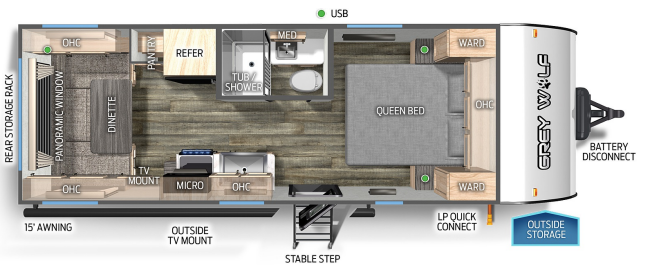

2023 CHEROKEE GREY WOLF 20RDSE

SPECIFICATIONS

Year	2023
Manufacturer	CHEROKEE
Brand	GREY WOLF
Model	20RDSE
Type	Travel Trailer
Status	New
Stock #	13089
Financing Available	✓
Warranty Available	✓
Suspension	Springs
Leveling	Manual
Exterior Length	25.0 ft.
Dry Weight	4405 lbs.
Sleeping Capacity	4 person(s)
Interior Colour	N/A
Exterior Colour	Aluminum
Slideouts	N/A

Disclaimer: Product information, pricing and photos are as accurate as possible and are subject to change without notice.

SELLING FEATURES

Ready for your next weekend excursions away from home? Well, the **Wolf Den 20RDSE** by Cherokee is one model you will want to check out. So many great changes in the new models which include Clear-vision Mirrored Tinted Windows, Tank less Water Heater, Bluetooth A/C plus so much more. You will love...

OPTIONS & EQUIPMENT

Awning	Heating	Air Conditioning Unit(s)	Back Flush	Battery Tray	AC/DC Converter	Laminated Counter Tops
Dual Wheels	Fantastic Fan	Fully Furnished	Island Bed	Stabilizer Jacks	LPG Detector	
Microwave	Monitor Panel	Outside Shower	Sky Light(s)	Smoke Detector	Spare with Carrier	
Toilet Facilities	TV Antenna	Back Up Camera	Enclosed Tanks	LED lights	Outside Speakers	
Pantry	Power Tongue Jack					