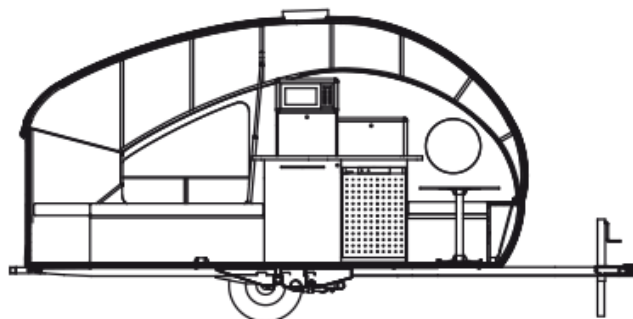

2024 SAFARI CONDO ALTO R1713

SPECIFICATIONS

Year	2024
Manufacturer	SAFARI CONDO
Brand	ALTO
Model	R1713
Type	Travel Trailer
Status	New
Stock #	6957
Financing Available	✓
Warranty Available	✓
Suspension	N/A
Leveling	N/A
Exterior Length	17.0 ft.
Dry Weight	N/A lbs.
Sleeping Capacity	3 person(s)
Interior Colour	DANISH MAPLE/ WHITE DROPS/ NATURAL BEIGE
Exterior Colour	SILVER
Slideouts	N/A

Disclaimer: Product information, pricing and photos are as accurate as possible and are subject to change without notice.

Powered by focusRV