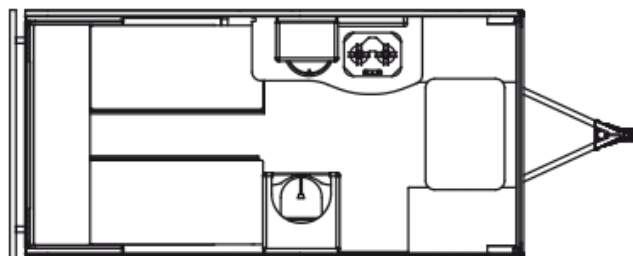

2024 SAFARI CONDO ALTO R1713

SPECIFICATIONS

Year	2024
Manufacturer	SAFARI CONDO
Brand	ALTO
Model	R1713
Type	Travel Trailer
Status	New
Stock #	6957
Financing Available	✓
Warranty Available	✓
Suspension	N/A
Leveling	N/A
Exterior Length	17.0 ft.
Dry Weight	N/A lbs.
Sleeping Capacity	3 person(s)
Interior Colour	DANISH MAPLE/ WHITE DROPS/ NATURAL BEIGE
Exterior Colour	SILVER
Slideouts	N/A

Disclaimer: Product information, pricing and photos are as accurate as possible and are subject to change without notice.

Powered by focusRV