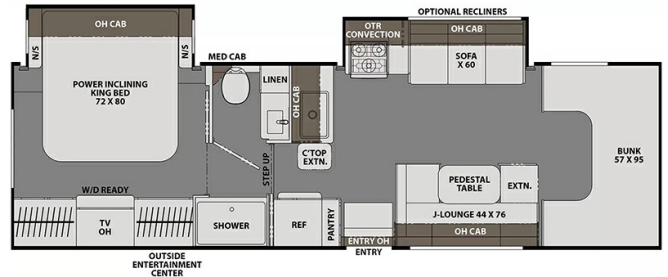

### SPECIFICATIONS

Year	2023
Manufacturer	COACHMEN
Brand	ENTOURAGE
Model	330DS-4X4
Type	Motorhome
Class	C
Fuel Type	Diesel
Status	New
Stock #	47991
Financing Available	✓
Warranty Available	Manufacturer
Odometer	3980 kms.
VIN	1HTKTSWM6PH049496
Chassis	Chevrolet C5500
Engine	350HP V8
Transmission	AUTO
Suspension	N/A
Leveling	N/A
Exterior Length	33.1 ft.
Dry Weight	19500 lbs.
Sleeping Capacity	8 person(s)
Interior Colour	MONTEREY/SEAL
Exterior Colour	Fiberglass
Slideouts	2