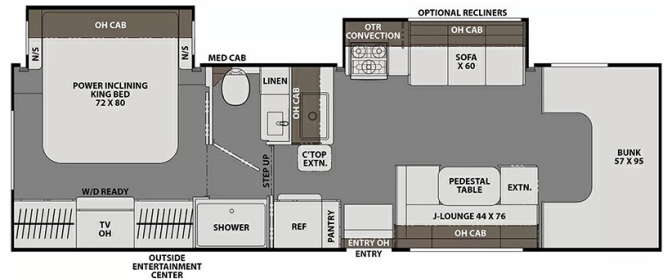

WOODY'S RV WORLD RED DEER

webleads@woodysrvreddeer.dsmessage.com 1-800-267-8253

71 Burnt Park Drive, Red Deer, AB T4P 0J7

Local 1-403-346-1130 | Fax 1-403-341-4380 | <https://www.woodysrv.com/>

2023 COACHMEN ENTOURAGE 330DS-4X4-SH

MSRP $332,980.00

$937 Bi-Weekly

$20,000 down @ 7.99% APR for 60/240 months ($91,544 C.O.B.) O.A.C.

Woody's Price $250,654.00

SPECIFICATIONS

Year	2023
Manufacturer	COACHMEN
Brand	ENTOURAGE
Model	330DS-4X4-SH
Type	Motorhome
Class	C
Fuel Type	Diesel
Status	New
Stock #	47991
Financing Available	✓
Warranty Available	Manufacturer
Odometer	3980
VIN	1HTKTSWM6PH049496
Chassis	Chevrolet C5500
Engine	350HP V8
Transmission	AUTO
Suspension	N/A
Leveling	N/A
Exterior Length	33.1 ft.
Dry Weight	19500 lbs.
Sleeping Capacity	8 person(s)
Interior Colour	MONTEREY/SEAL
Exterior Colour	Fiberglass
Slideouts	2

Disclaimer: Product information, pricing and photos are as accurate as possible and are subject to change without notice.

SELLING FEATURES

Specifications and Features:

- Chassis Brand: Chevrolet
- Engine Type: V8
- Chassis Model: C5500
- Cylinders: 8
- Horsepower (bhp): 350
- Torque (Ft Lbs): 700
- Fuel Type: Diesel
- Transmission Brand: Allison
- Transmission Type: Automatic
- Number Of Speeds: 6
- Driveline Type: 4X4
- Length ...

OPTIONS & EQUIPMENT

- POWER DUAL RECLINERS
- WASHER/DRYER COMBO
- ICON PACKAGE (MANDATORY)
- POWER INCLINING BED
- 50 AMP SERVICE
- 2000 WATT INVERTER
- AUTO GENERATOR START
- 4G LTE/WI-FI BOOSTER
- PORCELAIN MACERATOR TOILET
- TANKLESS WATER HEATER