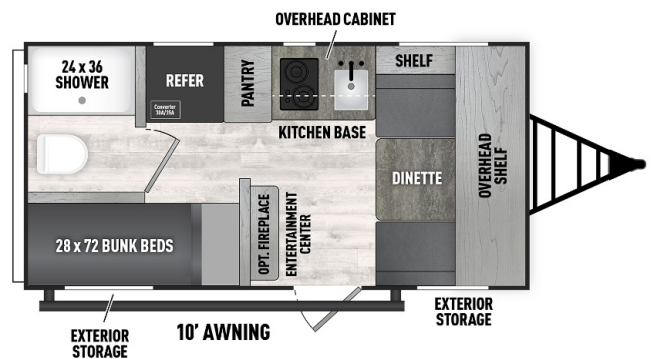

SPECIAL UNIT

2023 COACHMEN CLIPPER 15CBH

SPECIFICATIONS

Year	2023
Manufacturer	COACHMEN
Brand	CLIPPER
Model	15CBH
Type	Travel Trailer
Status	New
Stock #	8405
Financing Available	✓
Warranty Available	✓
Suspension	N/A
Leveling	N/A
Exterior Length	15.0 ft.
Dry Weight	2540 lbs.
Sleeping Capacity	4 person(s)
Interior Colour	N/A
Exterior Colour	N/A
Slideouts	N/A

Disclaimer: Product information, pricing and photos are as accurate as possible and are subject to change without notice.

SELLING FEATURES

Out with the old and in with the NEW! Clipper travel trailers invites you to #CampEasy by getting out of that old tent and into a new travel trailer.

Winner of the Coachmen Quality Award in Q4 2021 and Q1 2023, we invite you to explore the NEW Clipper travel trailer product line. Once hailed a...

Powered by focusRV