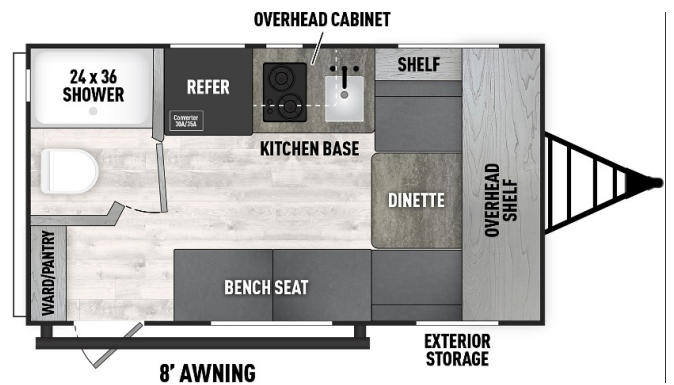

SPECIAL UNIT
\$22,900.00

Originally \$28,900

\$110 Bi-Weekly
2023 COACHMEN CLIPPER 14CR
SPECIFICATIONS

Year	2023
Manufacturer	COACHMEN
Brand	CLIPPER
Model	14CR
Type	Travel Trailer
Status	New
Stock #	8400
Financing Available	✓
Warranty Available	✓
Suspension	N/A
Leveling	N/A
Exterior Length	14.0 ft.
Dry Weight	2450 lbs.
Sleeping Capacity	3 person(s)
Interior Colour	N/A
Exterior Colour	N/A
Slideouts	N/A