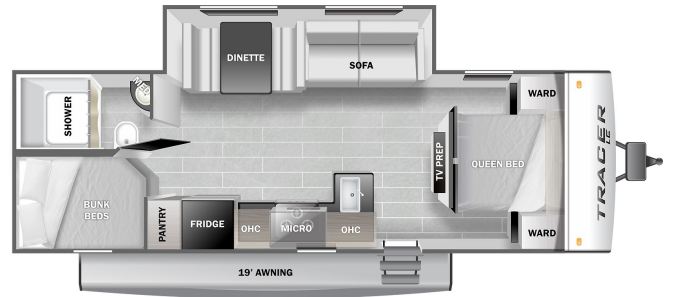

2023 PRIMETIME TRACER LE 260BHSLE

\$38,995.00

Originally \$54,234.00

SPECIFICATIONS

Year	2023
Manufacturer	PRIMETIME
Brand	TRACER LE
Model	260BHSLE
Type	Travel Trailer
Status	New
Stock #	13002
Financing Available	✓
Warranty Available	✓
Suspension	Springs
Leveling	Manual
Exterior Length	29.1 ft.
Dry Weight	5365 lbs.
Sleeping Capacity	10 person(s)
Interior Colour	N/A
Exterior Colour	Fibreglass
Slideouts	1

Disclaimer: Product information, pricing and photos are as accurate as possible and are subject to change without notice.

SELLING FEATURES

The Tracer LE 260BHSLE model is a great trailer for a family who loves the outdoors. This unit can **sleep up to 10 people** when the dinette and full sofa bed is put to use. The kids will love the double bunks beds with extra storage underneath for all their things. The parents will appreciate the p...