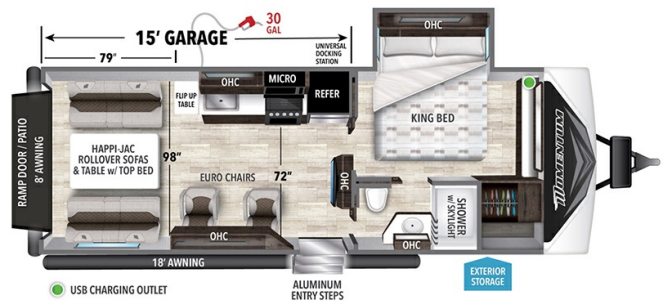

Woody's Price

2023 GRAND DESIGN MOMENTUM G-CLASS 23G

SPECIFICATIONS

Year	2023
Manufacturer	GRAND DESIGN
Brand	MOMENTUM G-CLASS
Model	23G
Type	Toy Hauler
Status	New
Stock #	47923
Financing Available	✓
Warranty Available	Manufacturer
Suspension	N/A
Leveling	N/A
Exterior Length	28.8 ft.
Dry Weight	6897 lbs.
Sleeping Capacity	6 person(s)
Interior Colour	SILVER MAPLE
Exterior Colour	Fiberglass
Slideouts	1

Disclaimer: Product information, pricing and photos are as accurate as possible and are subject to change without notice.

SELLING FEATURES

Specifications and Features:

- Length (ft): 28'10"
- Width (ft): 8'5"
- Height (ft): 12'1"
- Dry Weight (lbs): 6897
- Payload Capacity (lbs): 6103
- Hitch Weight (lbs): 1266
- Number Of Fresh Water Holding Tanks: 1
- Total Fresh Water Tank Capacity (gal): 100
- Number Of Gray Water Holding Ta...

OPTIONS & EQUIPMENT

- RVIA SEAL
- WINTERIZATION
- ONAN 5.5KW GAS GENERATOR
- HAPPY JAC ELECTRIC BUNK SYSTEM W/FOLDING SOFAS
- REAR ALUMINUM DECK SYSTEM W/REAR POWER AWNING
- G CLASS LUXURY INTERIOR PACKAGE
- G CLASS EXTERIOR PACKAGE
- G CLASS GARAGE CARGO PACKAGE
- G CLASS INSULATION PACKAGE
- A/C W/RACE TRACK DUCTING
- G CLASS UNDER UNIT LED LIGHT KIT
- GEN II-3 SEASON DOORS W/SLIDING WINDOWS
- SOLAR PREP
- GOODYEAR TIRES
- 8 CU. FT. 12V REFER
- SAFE RIDE ROADSIDE ASSISTANCE
- SOLAR 1/2 PACKAGE DUAL200W PANELS, 2000W INVERTER, 50 AMP CONTROLLER, 2 DOCK PORTS, BLUETOOTH MODULE
- ROCKFORD FOSGATE STAGE 1 STEREO
- SILVER MAPLE
- WOODY'S VOLUME DISCOUNT