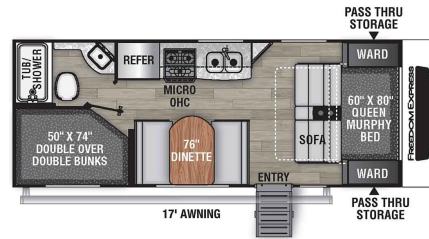

CLEARANCE UNIT

\$34,900.00

Originally \$50,699.00

\$89 Weekly

2023 COACHMEN FREEDOM EXPRESS SELECT 22SE

SPECIFICATIONS

Year	2023
Manufacturer	COACHMEN
Brand	FREEDOM EXPRESS SELECT
Model	22SE
Type	Travel Trailer
Status	New
Stock #	5031
Financing Available	✓
Warranty Available	✓
Suspension	N/A
Leveling	N/A
Exterior Length	24.1 ft.
Dry Weight	4362 lbs.
Sleeping Capacity	8 person(s)
Interior Colour	N/A
Exterior Colour	Fiberglass
Slideouts	N/A