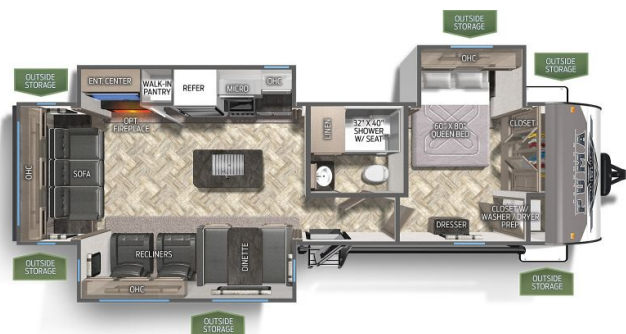

\$234 Bi-Weekly

2023 PALOMINO PUMA 31RLQS

SPECIFICATIONS

Year	2023
Manufacturer	PALOMINO
Brand	PUMA
Model	31RLQS
Type	Travel Trailer
Status	New
Stock #	20865
Financing Available	✘
Warranty Available	✘
Suspension	N/A
Leveling	N/A
Exterior Length	36.1 ft.
Dry Weight	8417 lbs.
Sleeping Capacity	4 person(s)
Interior Colour	Granite
Exterior Colour	White / Gray
Slideouts	3

Disclaimer: Product information, pricing and photos are as accurate as possible and are subject to change without notice.

SELLING FEATURES

The 2023 Puma 31RLQS, by Palomino, is built to give you better comfort and style, so you can enjoy your travels to the fullest. This travel trailer features an exterior kitchen, a table and chairs dinette & sleeps up to 4 people. All Pumas are backed with a 1 year manufacturer limited factory war...

OPTIONS & EQUIPMENT

- GRANITE DECOR
- VALUE SHOPPER PACKAGE
- ADVANTAGE PACKAGE
- LIMITED EDITION PACKAGE
- TABLE & CHAIRS IPO DINETTE
- 40" HD LED TV
- TRIFOLD SOFA IPO JACKNIFE SOFA IN LIVING AREA
- WASHER AND DRYER PREP
- TANKLESS WATER HEATER IPO 6 GALLON GAS/ELECTRIC
- ROADSIDE ASSISTANCE
- CARBON MONOXIDE DETECTOR
- Z240 (CANADA)
- MVSA SEAL
- RVIA SEAL