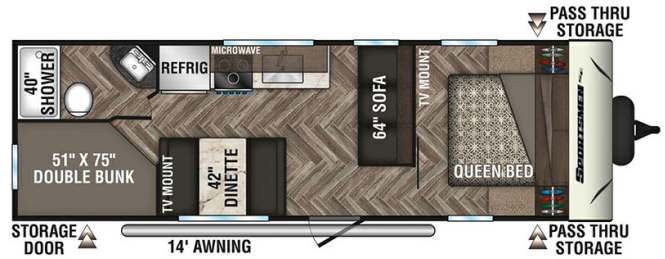

**SPECIAL UNIT**

**\$27,995.00**

Originally \$36,995

\$143 Bi-Weekly

**2023 K-Z INC. SPORTSMEN 260BHSE**

**SPECIFICATIONS**

Year	2023
Manufacturer	K-Z INC.
Brand	SPORTSMEN
Model	260BHSE
Type	Travel Trailer
Status	New
Stock #	P2533
Financing Available	✓
Warranty Available	✓
Suspension	N/A
Leveling	N/A
Exterior Length	28.6 ft.
Dry Weight	4780 lbs.
Sleeping Capacity	10 person(s)
Interior Colour	N/A
Exterior Colour	Sheet Metal
Slideouts	N/A

**Disclaimer:** Product information, pricing and photos are as accurate as possible and are subject to change without notice.

**SELLING FEATURES**

Specifications and Features:

- Length (ft): 28'7"
- Width (ft): 8'0"
- Height (ft): 10'8"
- Interior Height (ft): 6'6"
- GVWR (lbs): 7000
- Dry Weight (lbs): 4700
- Payload Capacity (lbs): 2300
- Hitch Weight (lbs): 570
- Number Of Fresh Water Holding Tanks: 1
- Total Fresh Water Tank Capacit...