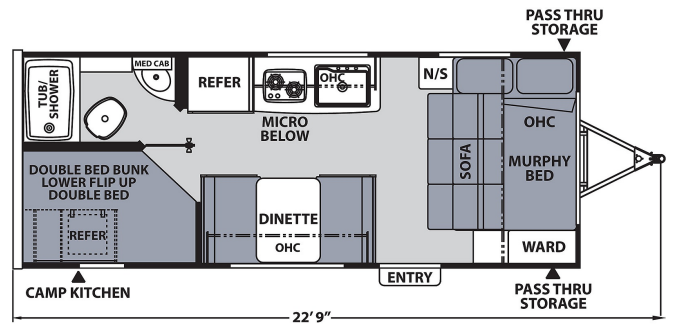

CLEARANCE UNIT

\$36,900.00

Originally \$43,371.00

\$168 Bi-Weekly

2023 COACHMEN APEX NANO 186 BH

SPECIFICATIONS

Year	2023
Manufacturer	COACHMEN
Brand	APEX NANO
Model	186 BH
Type	Travel Trailer
Status	New
Stock #	7091
Financing Available	✓
Warranty Available	✓
Suspension	N/A
Leveling	N/A
Exterior Length	22.9 ft.
Dry Weight	3600 lbs.
Sleeping Capacity	N/A person(s)
Interior Colour	EARTH
Exterior Colour	WHITE
Slideouts	N/A